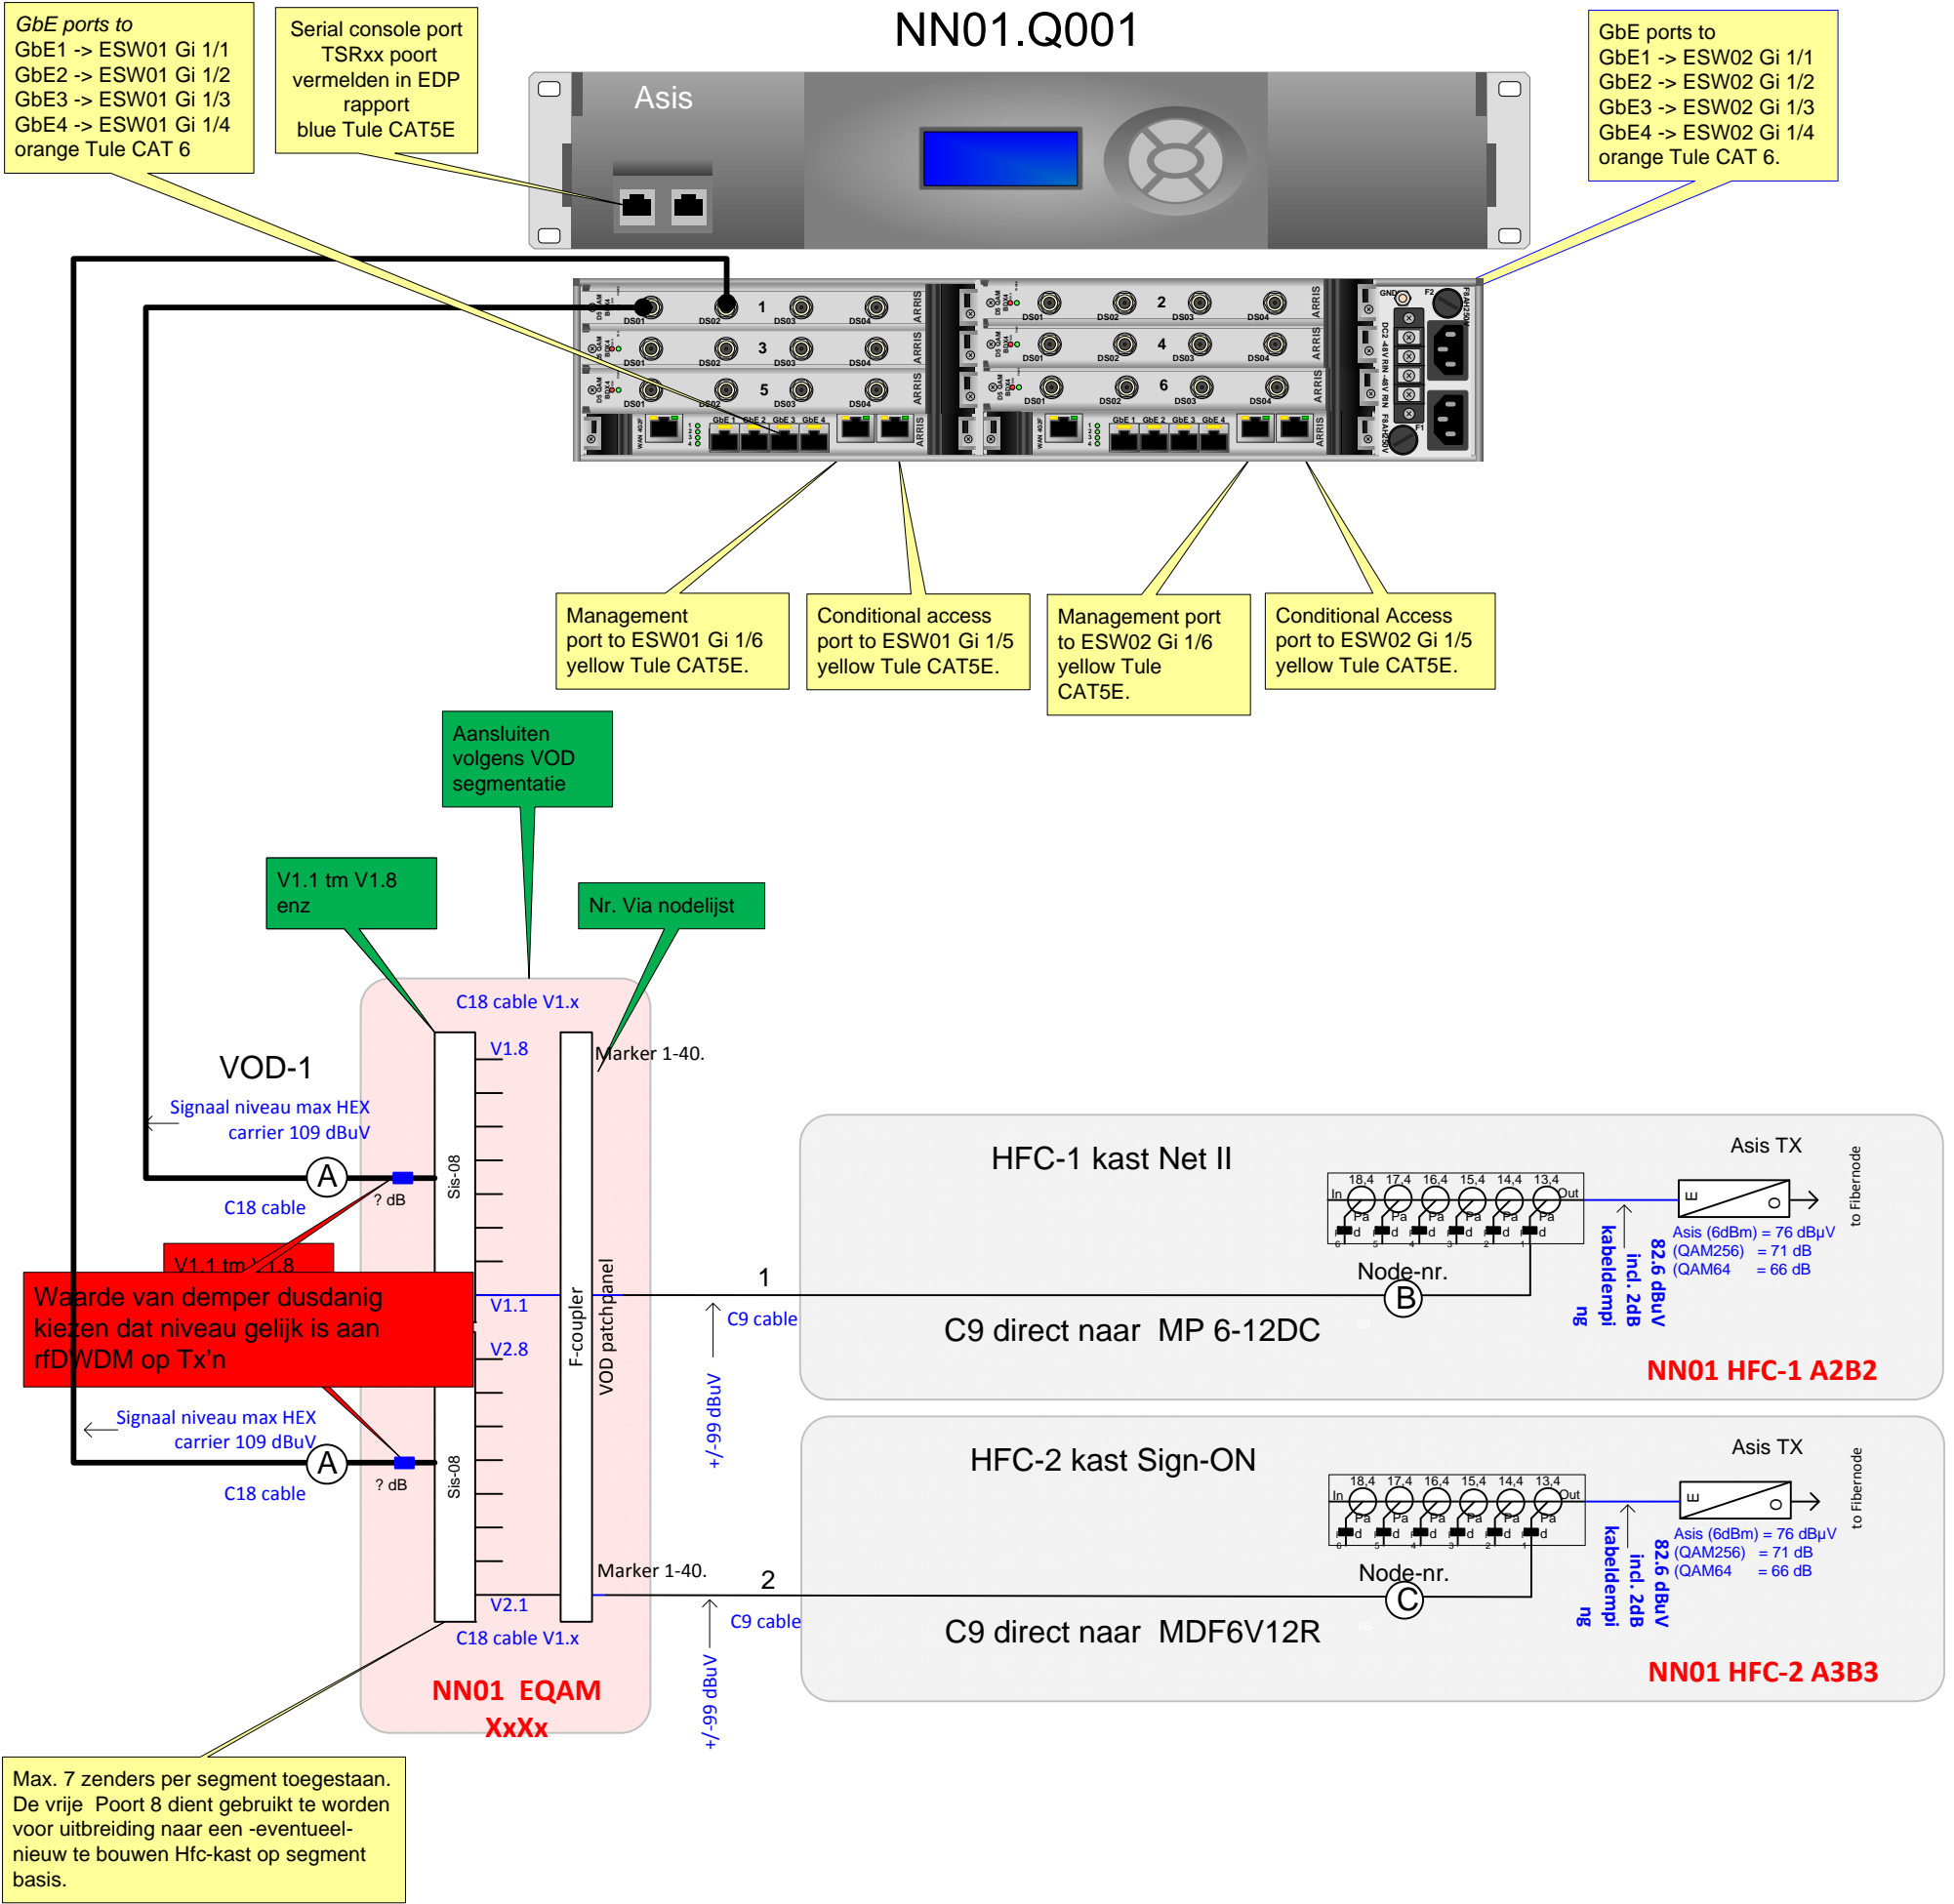

NN01 Asis X10 connection

**AAS-Telecom
Engineering**

VERSION HISTORY			Application : VISIO PROFESSIONAL	
REV. N°	NAME	REV. DATE	Document : NN01 Asis_D5-connection SIS08-2015 portrait.vsd	
1.0	Ben X	21-10-2014	Page : NN01 Asis X10 connection A3	
1.1				
1.2				
1.3				
1.4				
1.5				
1.6				